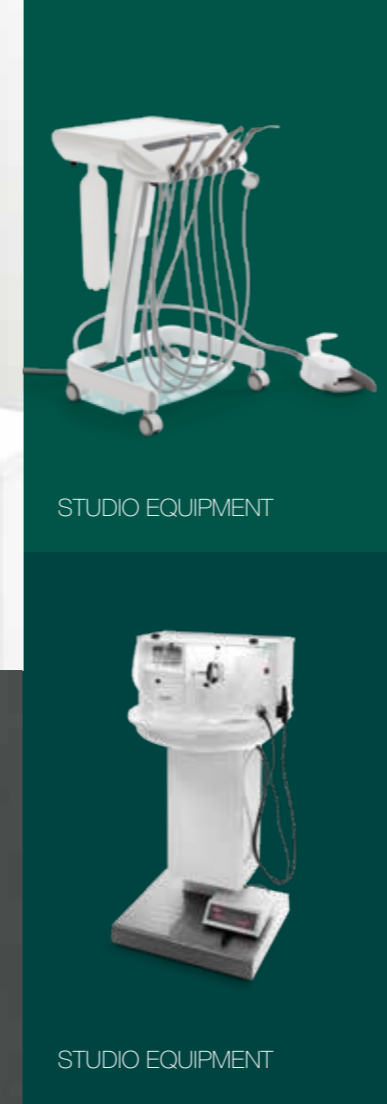

EDRO

PROCLENZ

STERILIZATION CENTRE
CENTRO DI STERILIZZAZIONE

FLEX & SLIM

WALL UNITS
PENSILI

STUDIO EQUIPMENT

STUDIO EQUIPMENT

MOBILE UNITS

TROLLEYS

TROLLEYS

TROLLEYS

ZILFOR
PRECISION FURNITURE

ZILFOR
PRECISION FURNITURE

DESIGN, FUNCTIONALITY AND DURABILITY
DESIGN, FUNZIONALITÀ E DURABILITÀ

We are an Italian company that has been providing technical furniture for dentist's and doctors' surgeries for over 30 years. Our products are of superior quality both regarding the creativity of the designs we offer as well as for the high quality of manufacturing and the materials used. At ZILFOR we place design at the forefront of our creative approach to dental surgery layout, in order to develop a concept of professional furniture that enhances spaces, while upholding the indispensable principle of functionality. The solutions are balanced, in harmony with their surroundings and original. Zilfor also places great emphasis on color and the possibility of customization, offering a range of finishes and materials.

PRISM
SUSPENDED CABINET

PRISM
ANODIZED ALUMINIUM FEET

PRISM
CLOSED BASE

PRISM
SIDE PANEL

Modern. Practical. Robust. Made to measure. Moderno. Pratico. Resistente. Su misura.

ZIL FOR S.R.L.
Via Fossa, 37 31051 FOLLINA (TV) - Italy
T. 0438/970308 / F. 0438/971853
M. info@zilfor.com