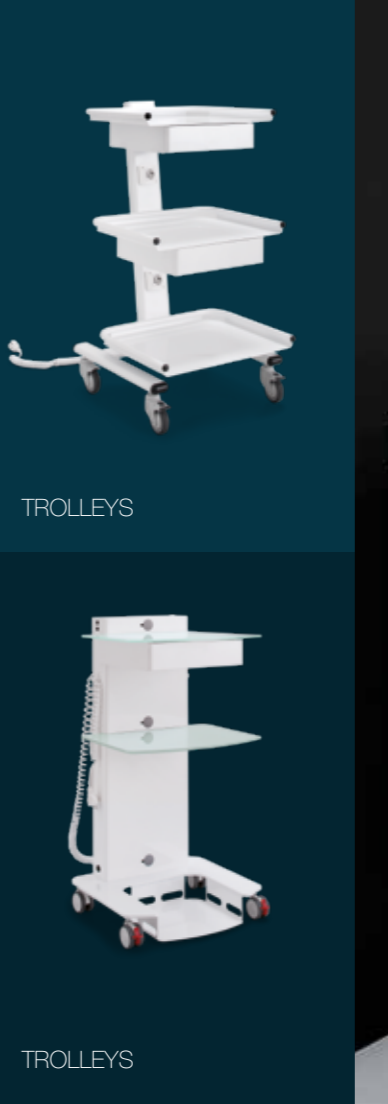

EDRO

PROCLENZ

STERILIZATION CENTRE
CENTRO DI STERILIZZAZIONE

FLEX & SLIM

WALL UNITS
PENSILI

STUDIO EQUIPMENT

STUDIO EQUIPMENT

MOBILE UNITS

TROLLEYS

TROLLEYS

TROLLEYS

ZILFOR
PRECISION FURNITURE

ZILFOR
PRECISION FURNITURE

DESIGN, FUNCTIONALITY AND DURABILITY
DESIGN, FUNZIONALITÀ E DURABILITÀ

We are an Italian company that has been providing technical furniture for dentist's and doctors' surgeries for over 30 years. Our products are of superior quality both regarding the creativity of the designs we offer as well as for the high quality of manufacturing and the materials used. At ZILFOR we place design at the forefront of our creative approach to dental surgery layout, in order to develop a concept of professional furniture that enhances spaces, while upholding the indispensable principle of functionality. The solutions are balanced, in harmony with their surroundings and original. Zilfor also places great emphasis on color and the possibility of customization, offering a range of finishes and materials.

PRISM
SUSPENDED CABINET

PRISM
ANODIZED ALUMINIUM FEET

PRISM
CLOSED BASE

PRISM
SIDE PANEL

Modern. Practical. Robust. Made to measure. Moderno. Pratico. Resistente. Su misura.

ZIL FOR S.R.L.
Via Fossa, 37 31051 FOLLINA (TV) - Italy
T. 0438/970308 / F. 0438/971853
M. info@zilfor.com